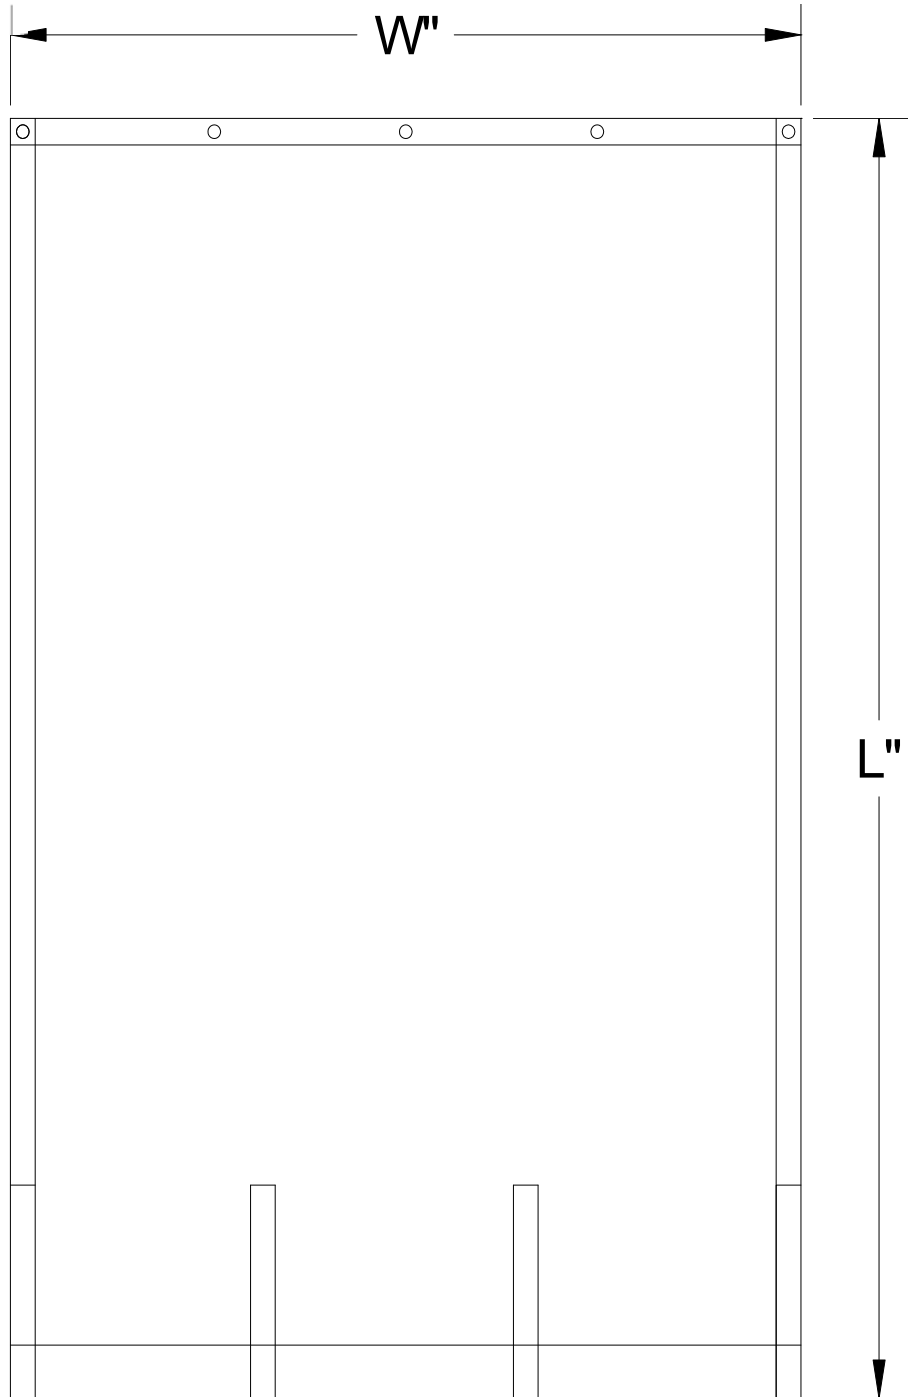

Dump truck & Dump trailer replacement tarp Build Sheet

Requirements:

- Length & Width in inches
- Side grommet spacing if needed
- 6" rear sleeve comes standard with webbing reinforcement
- Size and location of corner reinforcements if needed
- Select material below

Tarp Materials

12oz Black Mesh
(Any width)

18oz. Titan Mesh
(Any width)

Lumite
(Up to 96" width)

18oz Vinyl
(Any width)

22oz Vinyl
(any width)

Contact info:

Name: _____ Company: _____